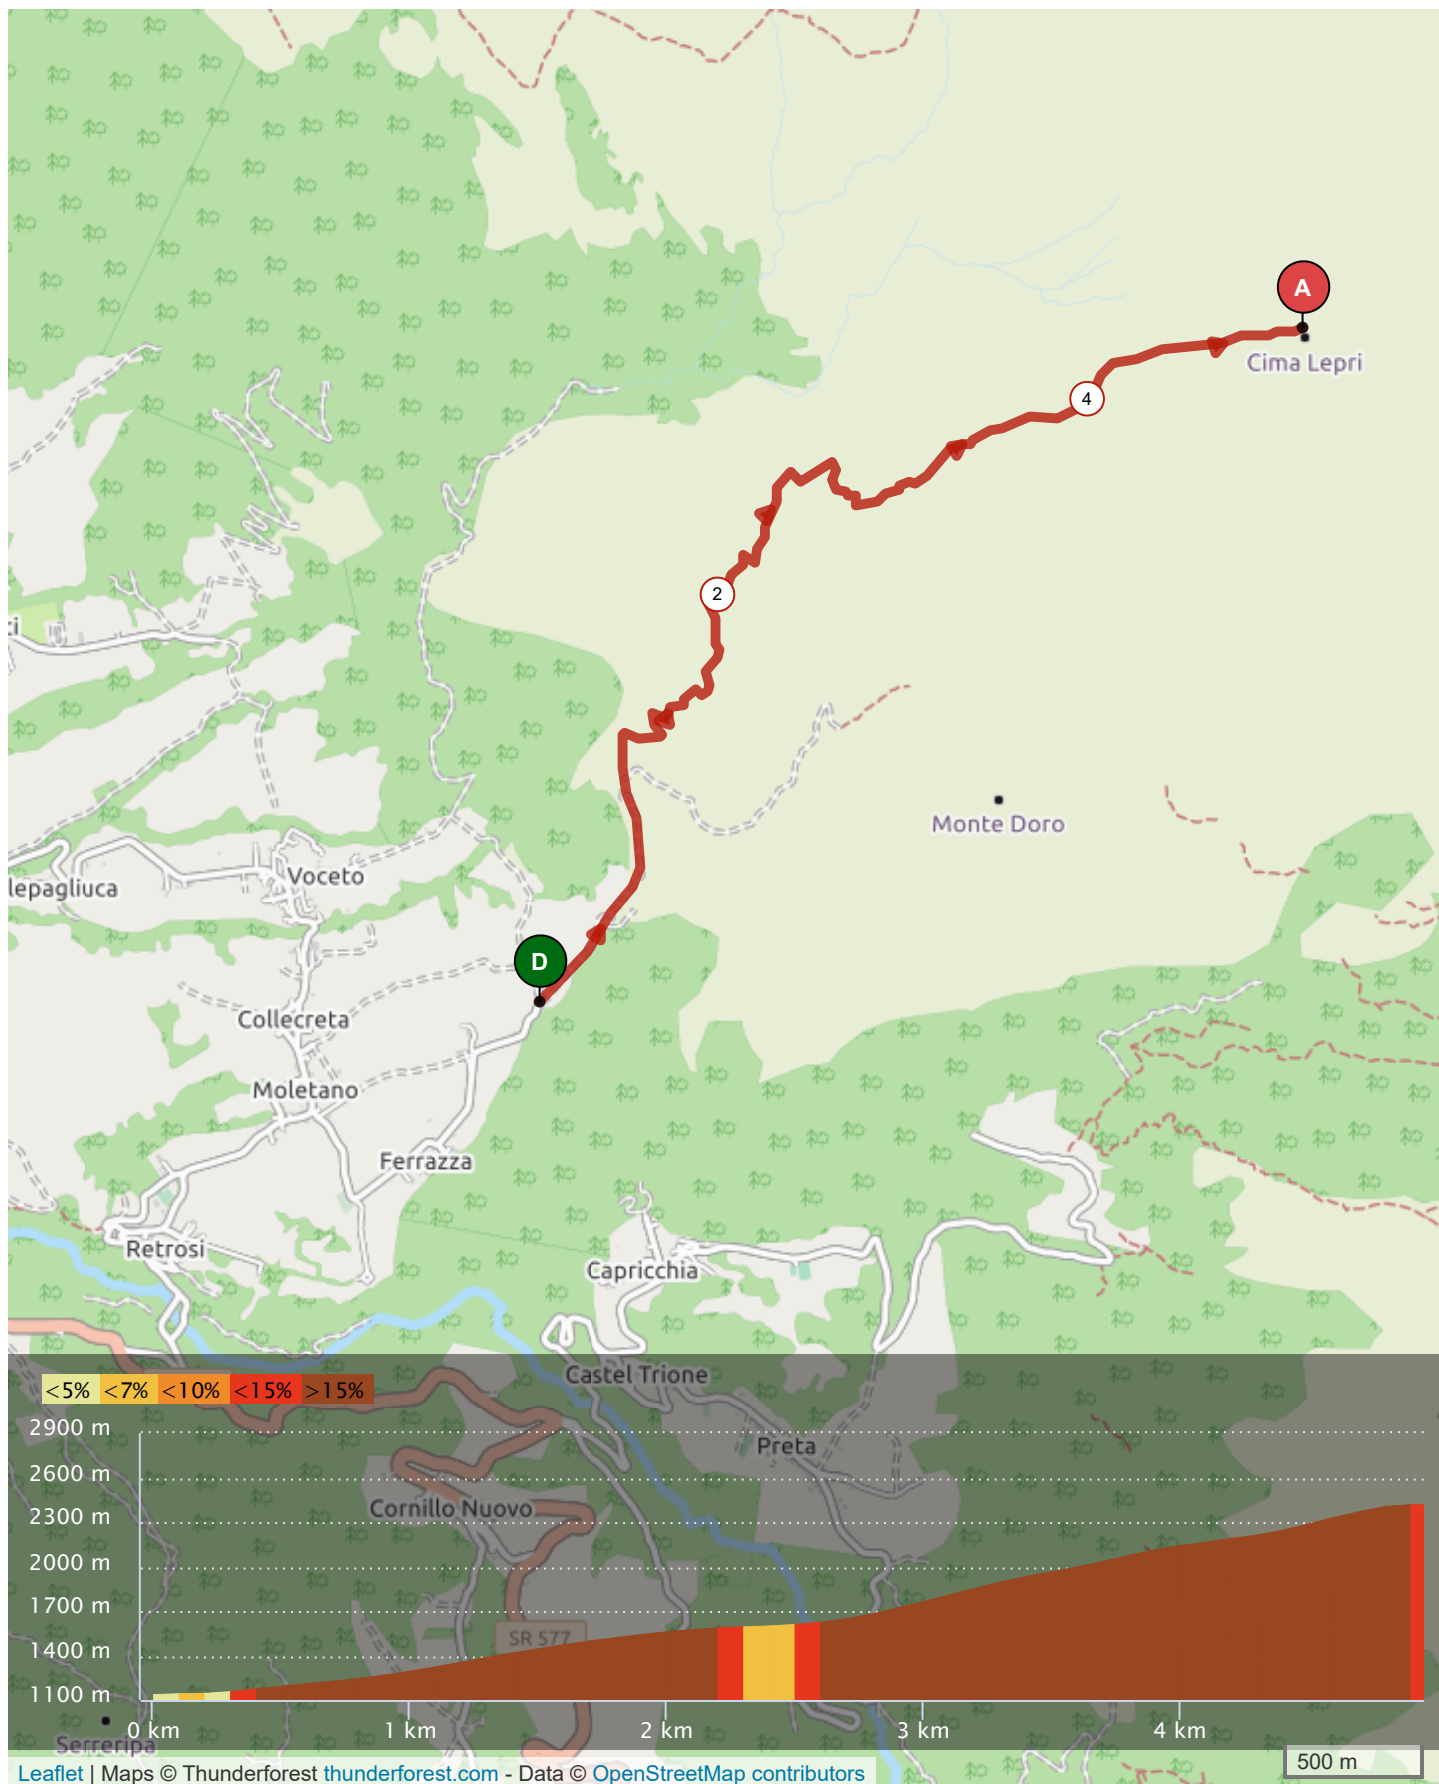

# # 10131939 | Escursione a piedi | T2 SanMartino Cimalepri

Ferrazza -> Capricchia

↳ 4.852 km ↑ 1281 m ↓ 0 m ▲ 1143 m ▲ 2424 m

Leaflet | Maps © Thunderforest [thunderforest.com](https://thunderforest.com) - Data © OpenStreetMap contributors