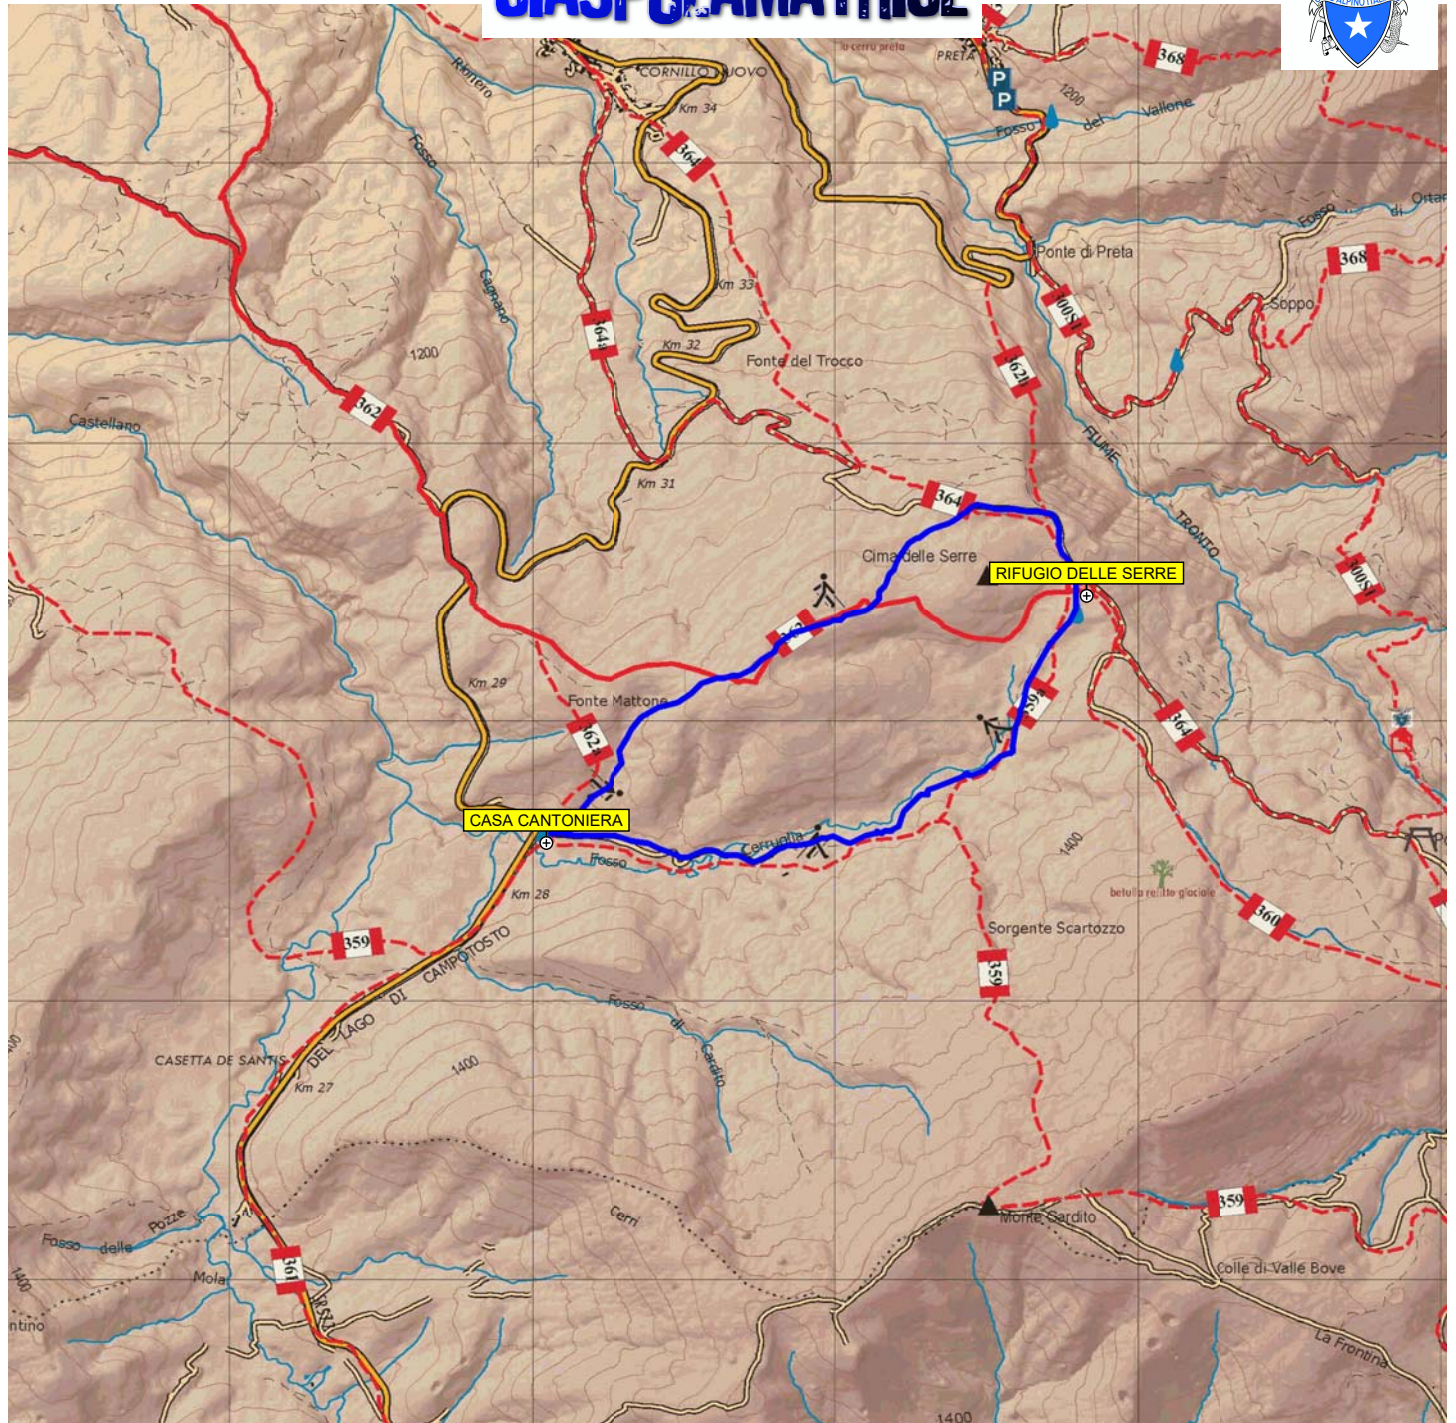

# GIASPOLAMATRICE

Total Ascent:	147	m
Total Descent:	149	m
Start Elevation:	1280	m
End Elevation:	1279	m
Min Elevation:	1279	m
Max Elevation:	1406	m
Total distance	4,91	km